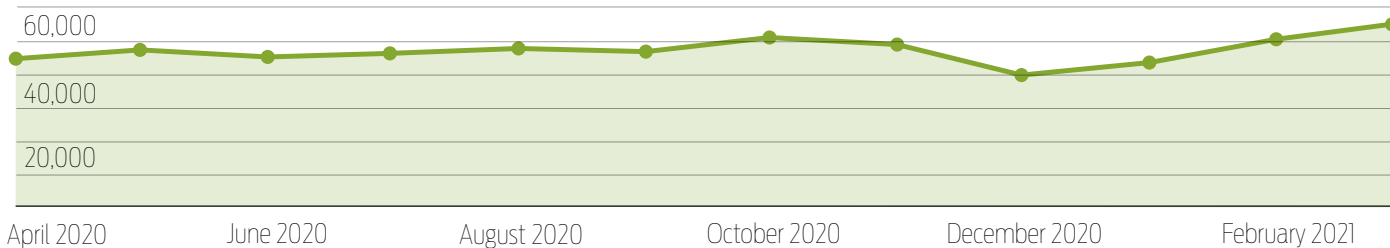

IMAGES All artwork to be RGB colour, flattened with no transparency layers. Recommended minimum resolution is 72 dpi.

SIZES All dimensions in pixels, width by height:

- Leaderboard 728px by 90px.
- Medium rectangle 300px by 250px.
- Small rectangle 180px by 150px.

FORMAT Artwork should be JPEG, PNG or GIF.

SIZE Artwork must not exceed 150 KB.

HYPERLINKS Supply a complete URL with image.

DEADLINES

BOOKING: 15th of month for following month

MATERIAL: Email image and URL by 20th of month to BuildAdverts@branz.co.nz

| ADTYPE | SIZE | RATE CASUAL | 6 MONTH | 12 MONTH |
|------------------------------|-----------------------------------|-------------|---------|----------|
| Leaderboard (top) | 728px × 90px | \$770 | \$720 | \$670 |
| Medium (and small) rectangle | 300px × 250px (and 180px × 150px) | \$460 | \$410 | \$360 |
| Leaderboard (bottom) | 728px × 90px | \$610 | \$560 | \$510 |

UNIQUE PAGE VIEWS

Unique Page Views

PAGES

UNIQUE PAGE VIEWS

579,829

AVERAGE TIME ON PAGES

2.26 minutes

PROFILES OF USERS