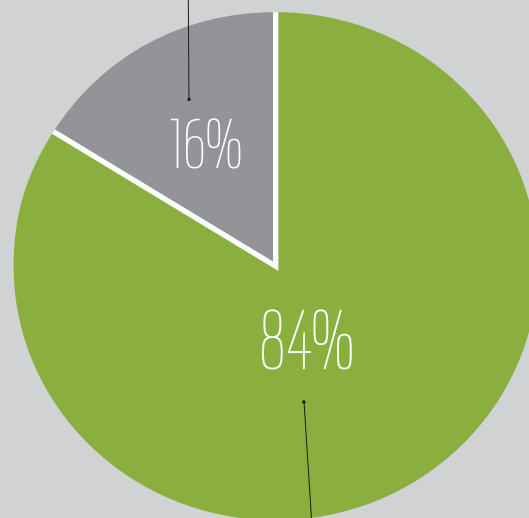

RETURNING VISITOR