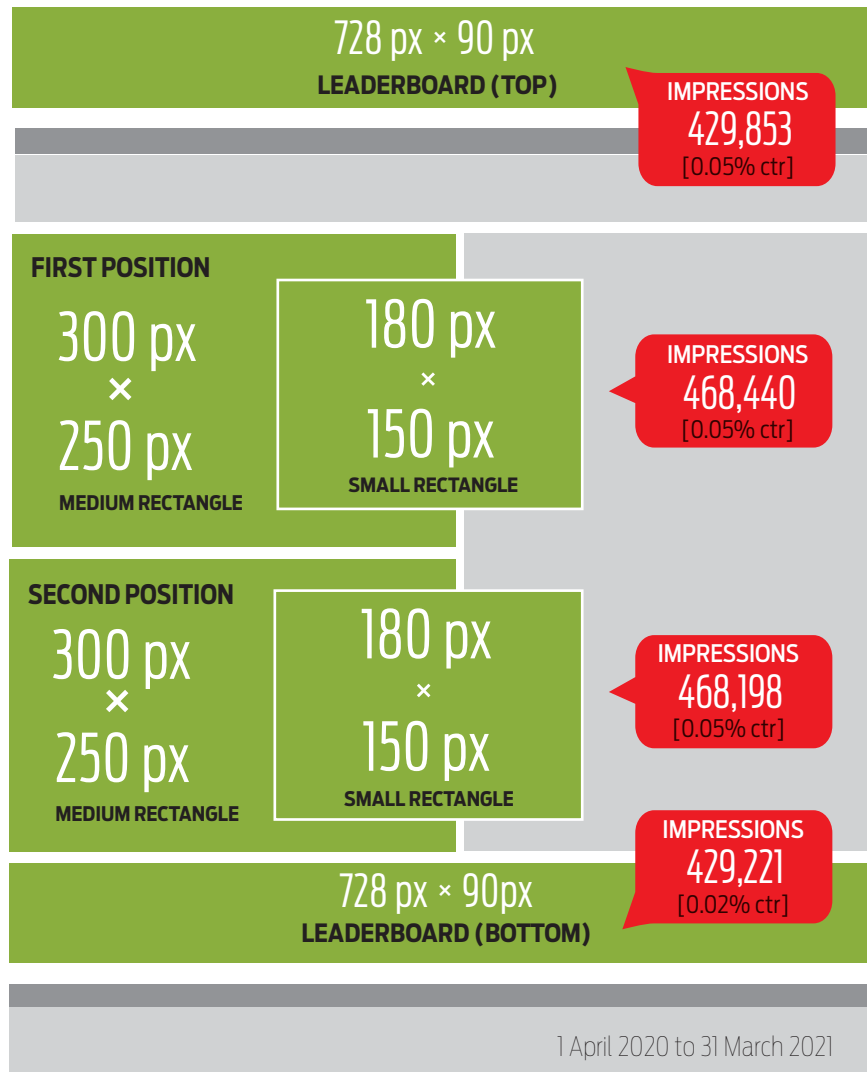

ONLINE ADVERTISING

POSITIONS

LEADERBOARDS display when the browser is 768 pixels or more wide. They can be:

- top - above the navbar/header
- bottom - above the footer.

RECTANGLES A medium rectangle appears on article pages in the left column when the browser is at least 768 pixels, or below the article when the browser is under 481 pixels. This is replaced by a small rectangle in the left column when the browser width is 481 to 767 pixels.

IMAGES All artwork to be RGB colour, flattened with no transparency layers. Recommended minimum resolution is 72 dpi.

SIZES All dimensions in pixels, width by height:

- Leaderboard 728px by 90px.
- Medium rectangle 300px by 250px.
- Small rectangle 180px by 150px.

| ADTYPE | SIZE | RATE CASUAL | 6 MONTH | 12 MONTH |
|------------------------------|-----------------------------------|-------------|---------|----------|
| Leaderboard (top) | 728px × 90px | \$770 | \$720 | \$670 |
| Medium (and small) rectangle | 300px × 250px (and 180px × 150px) | \$460 | \$410 | \$360 |
| Leaderboard (bottom) | 728px × 90px | \$610 | \$560 | \$510 |

UNIQUE PAGE VIEWS

Unique Page Views

PAGES

UNIQUE PAGE VIEWS

579,829

AVERAGE TIME ON PAGES

2.26 minutes

PROFILES OF USERS